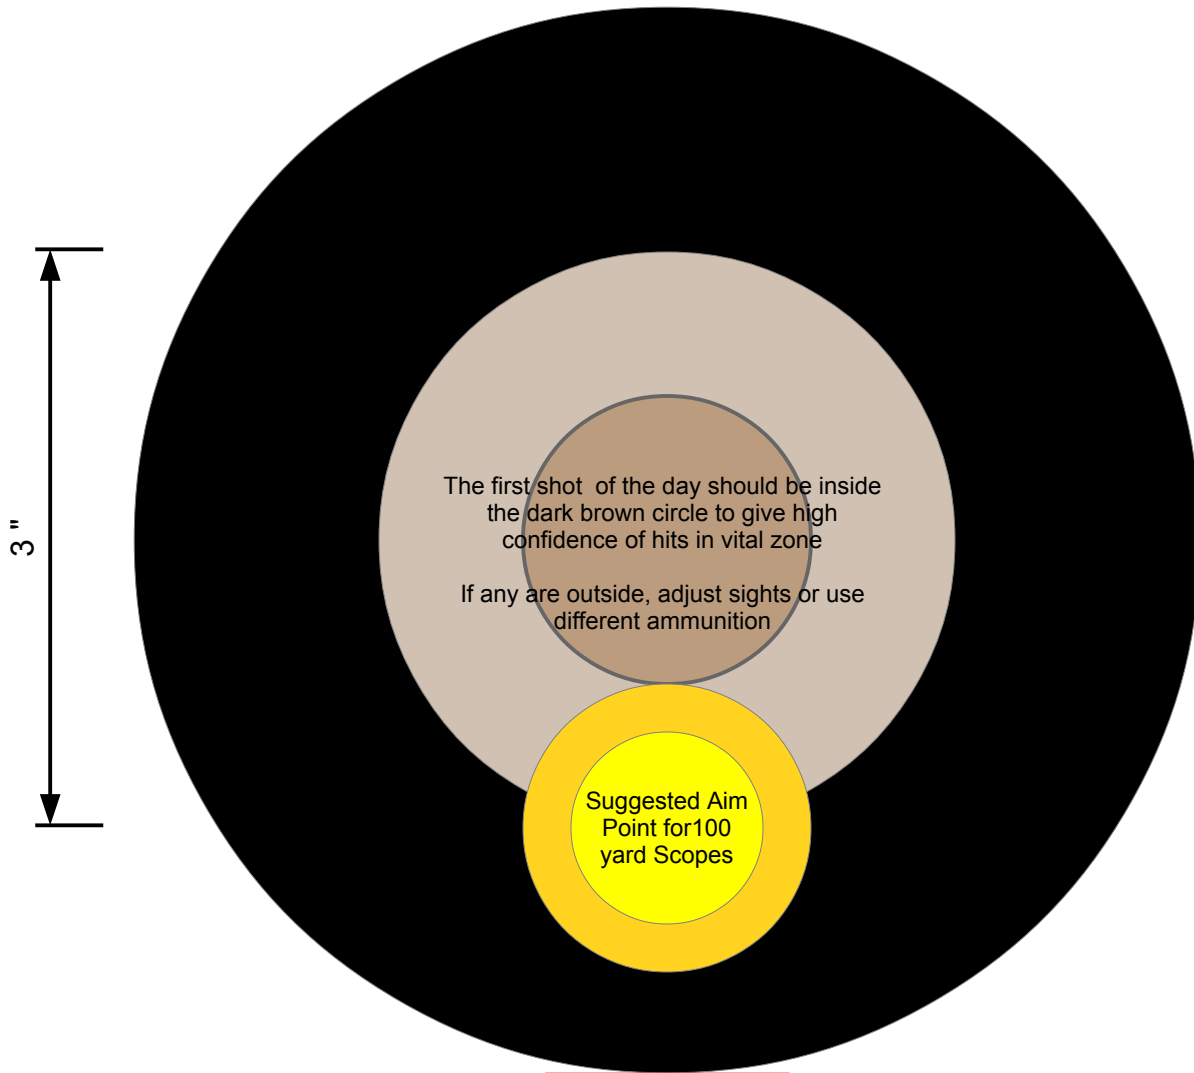

Hunting Zero

First Shot of the Day

Hits within the tan region generally will translate to hits within the vital zone out to 300 yards on calm-wind days

When using iron sights, place top of front sight at the top of this box

Date _____

Wind _____

Temp _____

Distance _____

Location _____

Cartridge _____

Bullet _____

Powder _____